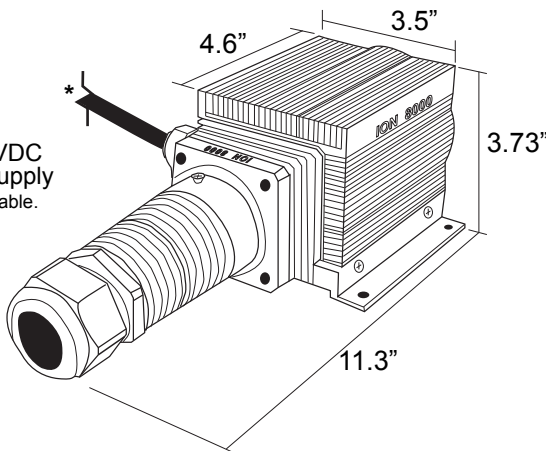

#### SPECIFICATIONS

PARAMETER	MAX RATING
Input voltage	100-240VAC / 277VAC
Amps	4 Amps
Wattage	100 W Max
Power supply	24V DC Class 2
Hz	50/60
Fiber capacity	1000
Operating temperature	-10°C to 80° C
Weight	7 lbs
Outdoor rating	IP67
Housing	Aluminum

#### PHOTOMETRICS

LED	Lumens @ 700ma
WW	2650 lm
CW	4400 lm
RGBW	3465 lm (R=765 G=920 B=230 W=1550)

\* Standard 6ft. 24VDC Cable to Power Supply (Longer lengths available. Contact factory)

Includes 100W Power Supply  
100-240VAC /24VDC  
8.5" x 2.75" x 1.5"